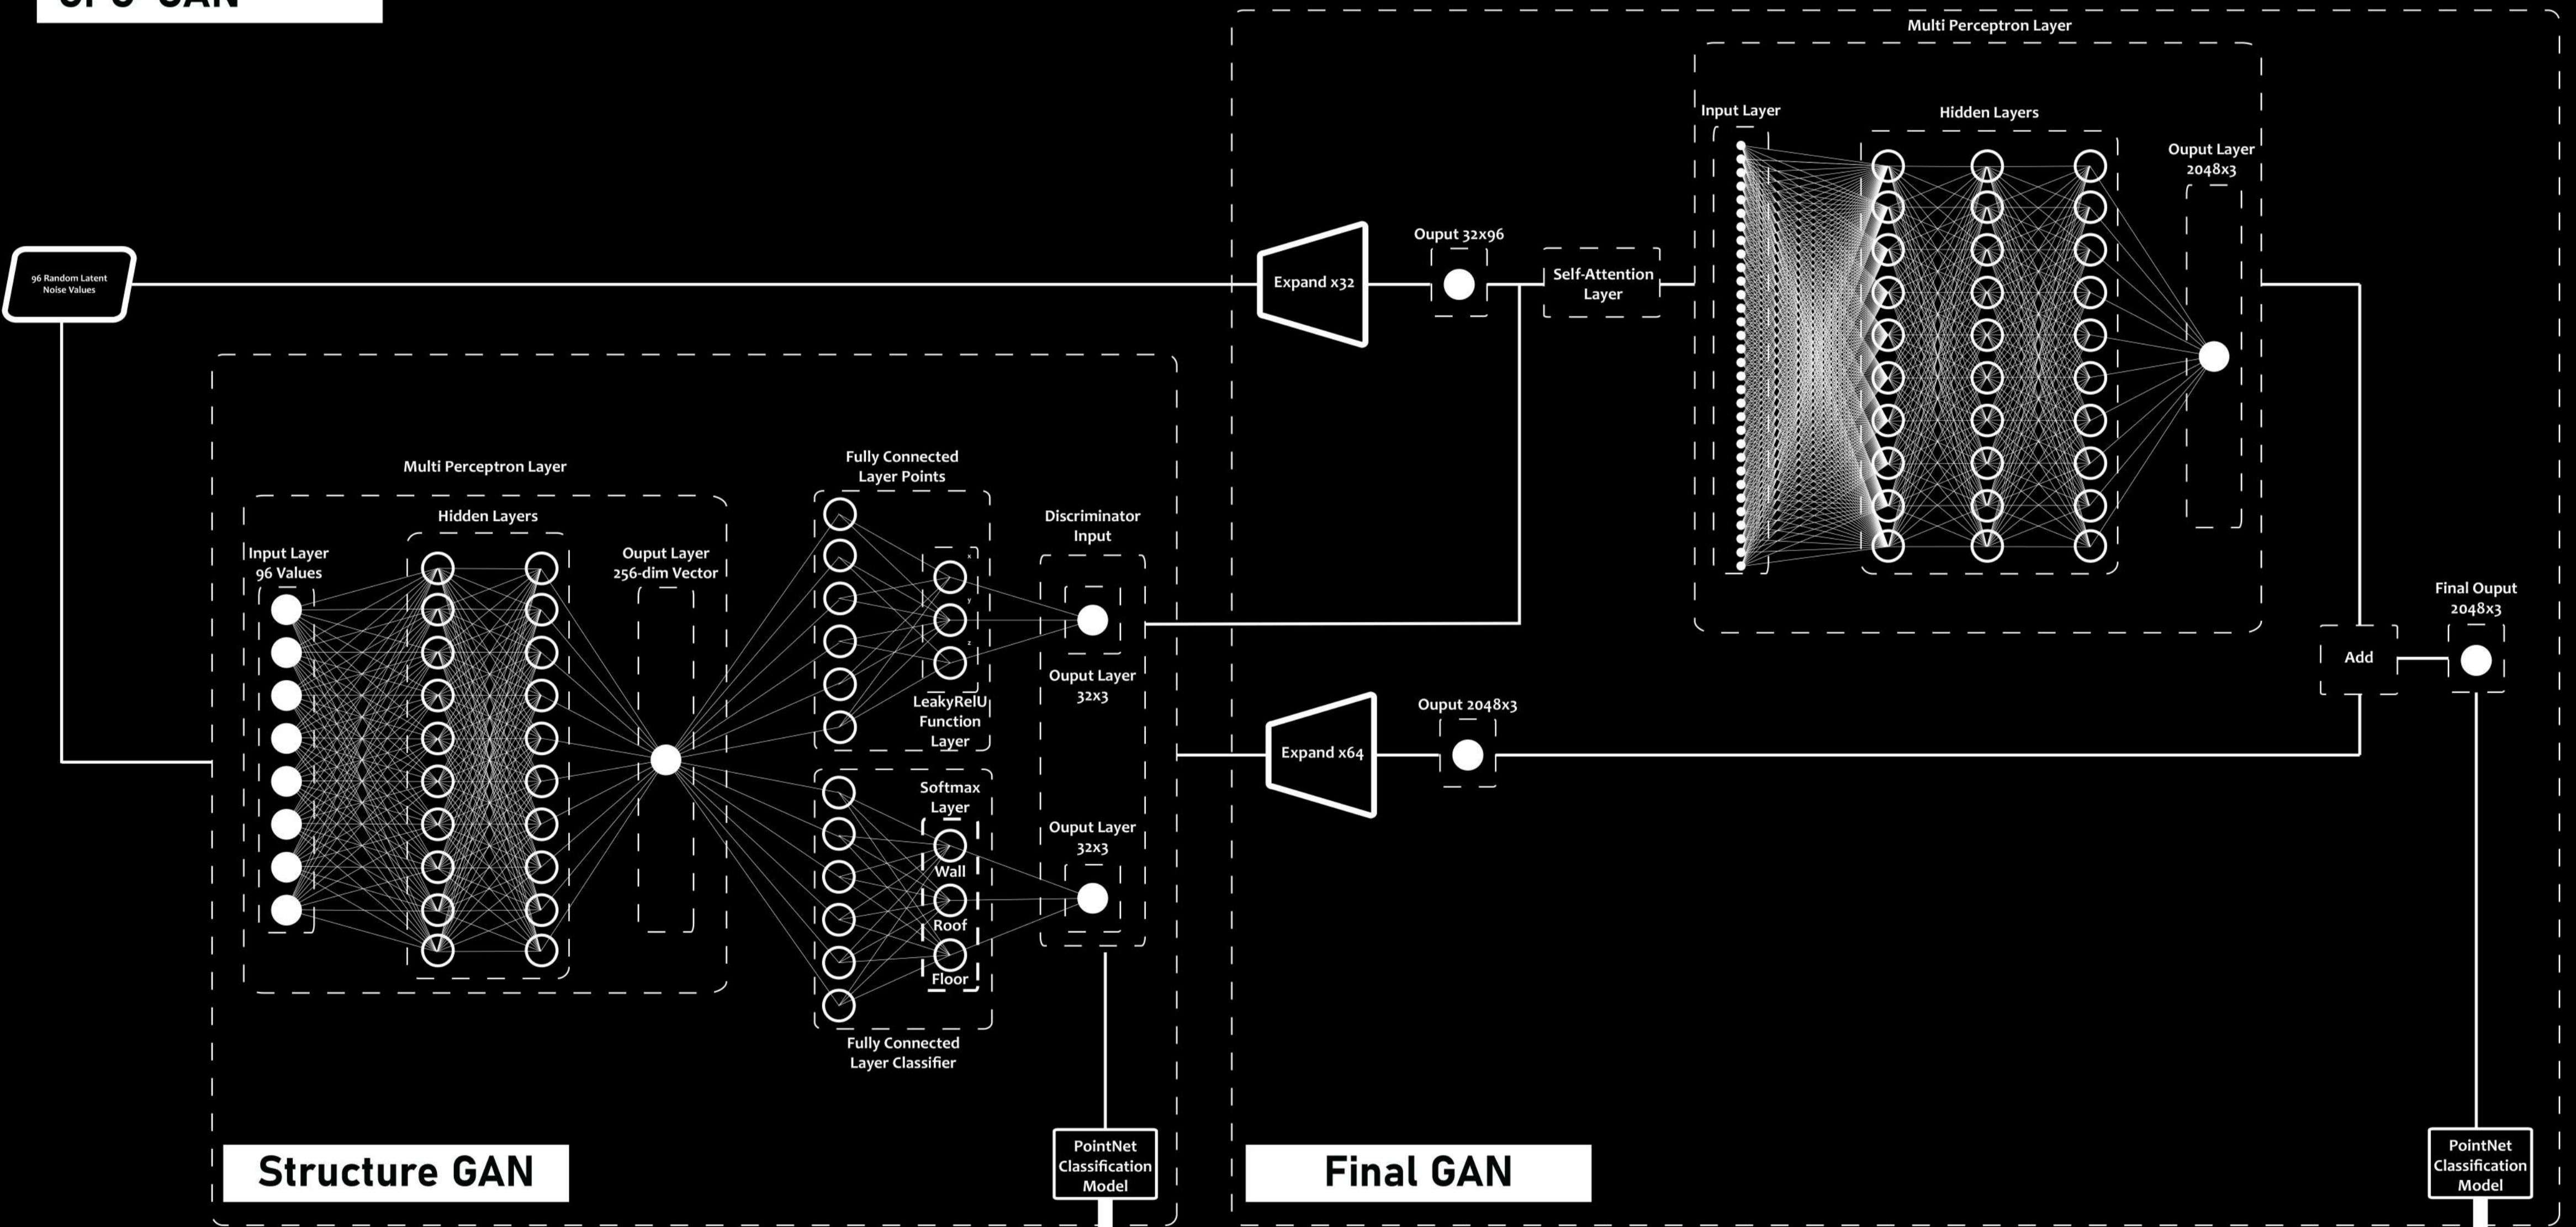

Speculative Hybrids

Natural Resources

Danish Territory

Terrain

Laws & Building Regulations

Plot area:	2.460 m ²
Building percentage:	10%
Max. Building height:	9.5 m
Max. Facade height:	5.5 m
Max. Building area:	246 m ²

AI Cloud

CLAAUDIA

The AI Cloud of CLAAUDIA consists of a large capacity of GPU based computer power that can be utilized to make AI based calculations. It supports a range of scientific computing applications, including deep learning and machine learning. The cloud is based on two NVIDIA DGX-2 with V100 GPUs. It is based on a traditional HPC queuing system for resource management with modern cloud containers to hold your software.

Designer_The human factor

CPC-GAN

Dataset

PointNet Classification